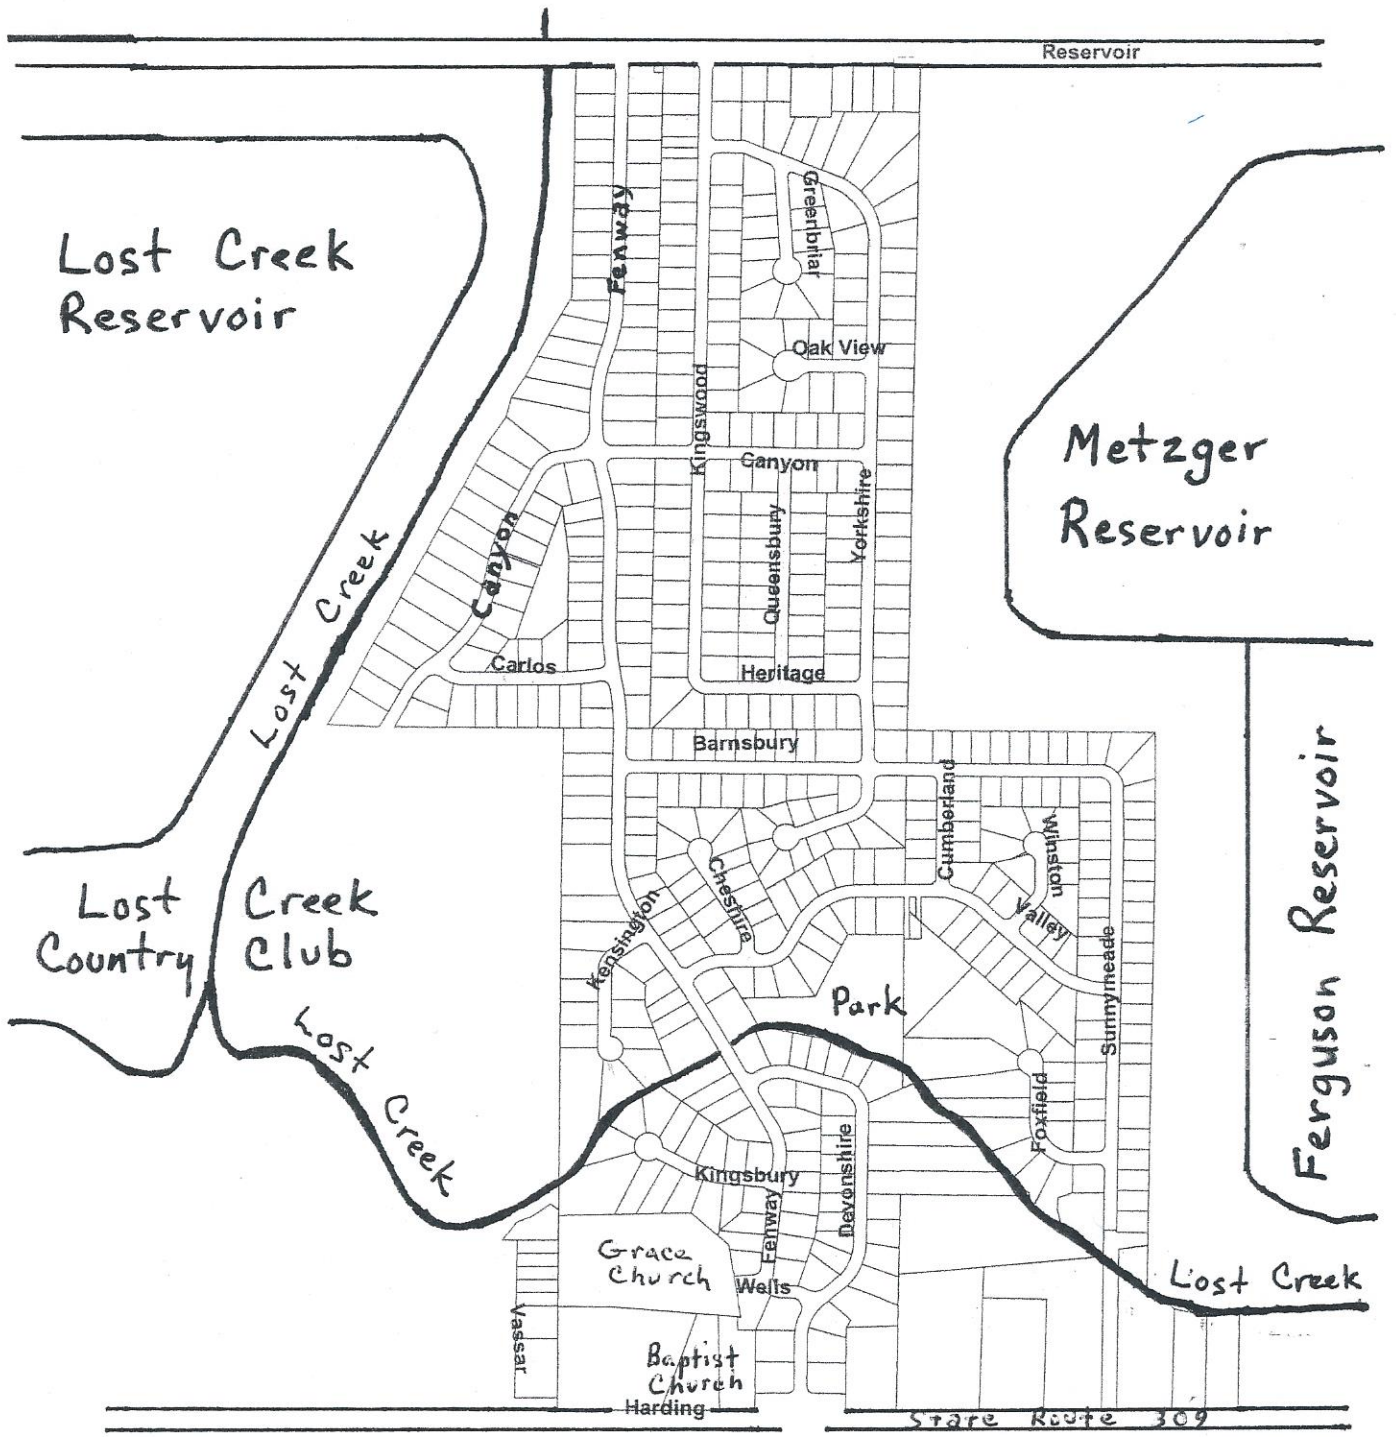

# County Club Hills Twin Lakes

## Neighborhood

1 Inch = 750 Feet